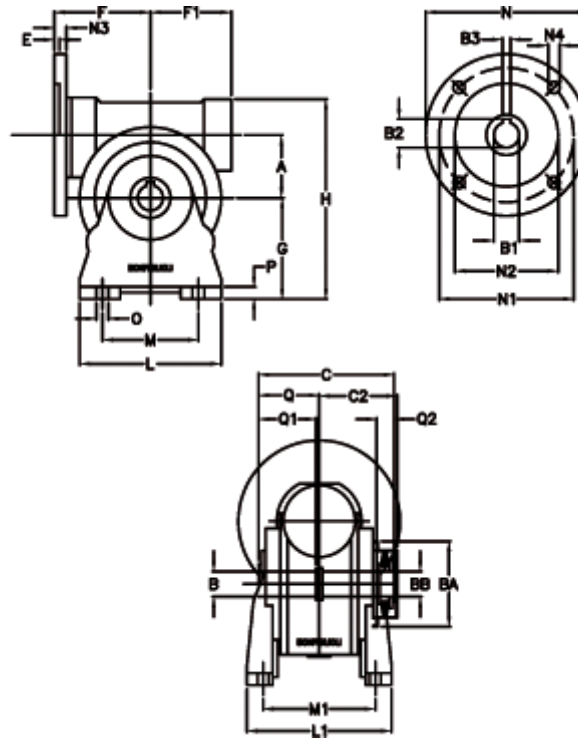

Data Sheet

Article number: 390204906022216
 Description: Worm Gear with Torque Limiter
 VF 49-L1-A-60 P63B5

Measures

a = 49.50	C2 = 63,5	L1 = 124.0	O = 8.5
B = 25	Description = VF 49A-xx-63B5	m = 63	P = 12
B1 E7 = 11	E = 3.0	M1 = 98.5	Q = 51.0
B2 = 12.8	F = 70	N = 140	Q1 = 41
B3 H9 = 4	F1 = 63	N1 = 115	Q2 = 15
BA = 63	g = 82	N2 = 95	
BB H7 = 14	H = 162	N3 = 10.5	
C = 105	L = 110	N4 = 9,5	